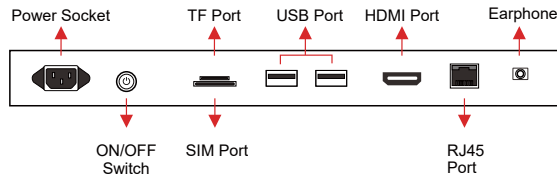

### Specifications

PANEL	Panel Model	43 inch TFT LED	HDMI DISPLAY	Output Mode	HDMI 480P
	Max Resolution	1920×1080		HDMI 576P	
	Aspect Ratio	16:09		HDMI 720P 50 Hz	HDMI 720P 60 Hz
	Pixel Pitch	0.4903×0.4903		HDMI 1080I 50 Hz	HDMI 1080I 60 Hz
	Viewing Angle	89/89/89/89		HDMI 1080P 24 Hz	HDMI 1080P 50 Hz
	Contrast Ratio	1200:1		HDMI 1080P 60 Hz	
	Brightness	500 cd/m <sup>2</sup>			
	Response Time	26 ms			
	Display Area (mm)	941.184×529.416 mm			
	Panel Size (mm)	973×565.8×29 mm			
	Screen Weight	11 kg			
	Lamp Type	WLED			
INTERNAL MEDIA PLAYER	CPU	Dual-core Cortex-A72 Up to 1.8 GHz and Quad-core Cortex-A53 Up to 1.4 GHz	ON-SCREEN DISPLAY LANGUAGES	English, French, German, Italian, Polish, Russian, Simplified Chinese, Spanish, Turkish, Arabic, Japanese, Traditional Chinese etc.	
	GPU	ARM Mali-T860	DISPLAY MODE	Portrait & Landscape	
	RAM	LP DDR4 4GB	TOUCH	Capacitive Touch / infrared Touch (optional)	
	ROM	32GB	POWER	Mains Power Consumption	AC 100-240V, 50-60 Hz 70 W
	OS	Android 11	SOUND	Built-in Speakers	2×5 W
CONNECTOR	USB 2.0	×1	DIMENSION & WEIGHT	Machine Size	563×27.5×971 mm
	USB 3.0	×1		Machine Weight	23 kg
	HDMI 2.0 (output)	×1		Carton Size	865×145×570 mm
	RJ45	×1		Carton Weight	35 kg
	TF Card	×1		Carton Size	910×920×605 mm(5PCS)
	SIM Card (optional)	×1		Carton Weight	124 kg
CONNECTIVITY	LAN	100/1000M	OTHER	Regulatory Approvals	CE, FCC, ROHS
	WiFi	Built-in Wi-Fi 802.11 B/G/N/AC		Warranty	3 years warranty
	4G (Optional)	LTE	ACCESSORIES	Included	Remote Control, Power supply, User manual, Keys, Screws
FILE SUPPORT	Video	H.264, MKV, WMV9, MPEG 1/2/4, HD Divx, Xvid, RM/RMVB;			
	Image	BMP/PNG/JPEG			
	Audio	Mp3, WMA, WAV, APE, FLAC, AAC, OGG, M4A, 3GPP			
	Scrolling Text	txt			